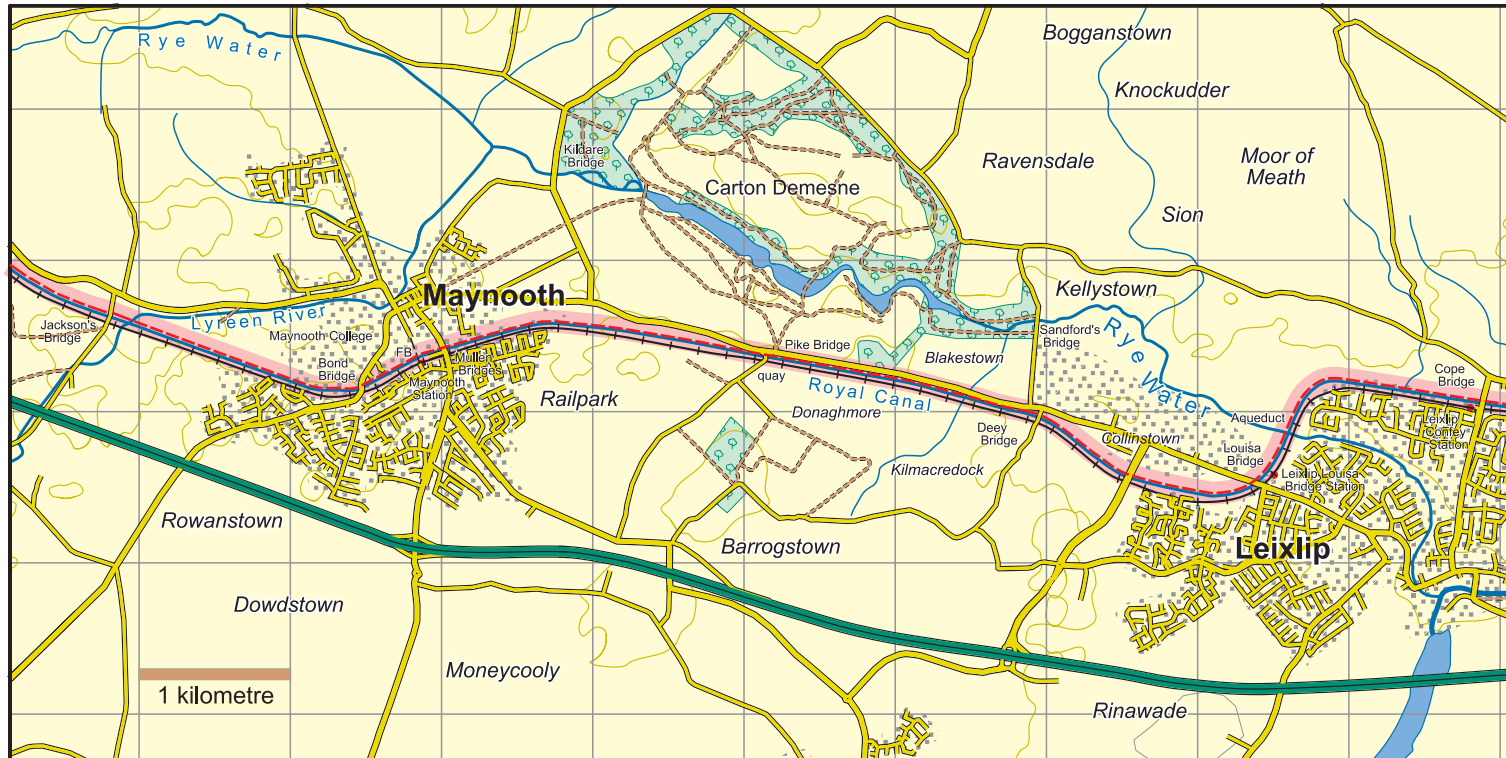

## Royal Canal Way : Map 3 Leixlip to Maynooth

	National Road
	Main Road
	Minor Road
	Forest/ Dirt Road
	Track
	Rough Path/ No path
	Major power line
	Railway
	County boundary
	Cliff - impassable/small
	Forest - conifer/deciduous
	Car Park
	Church