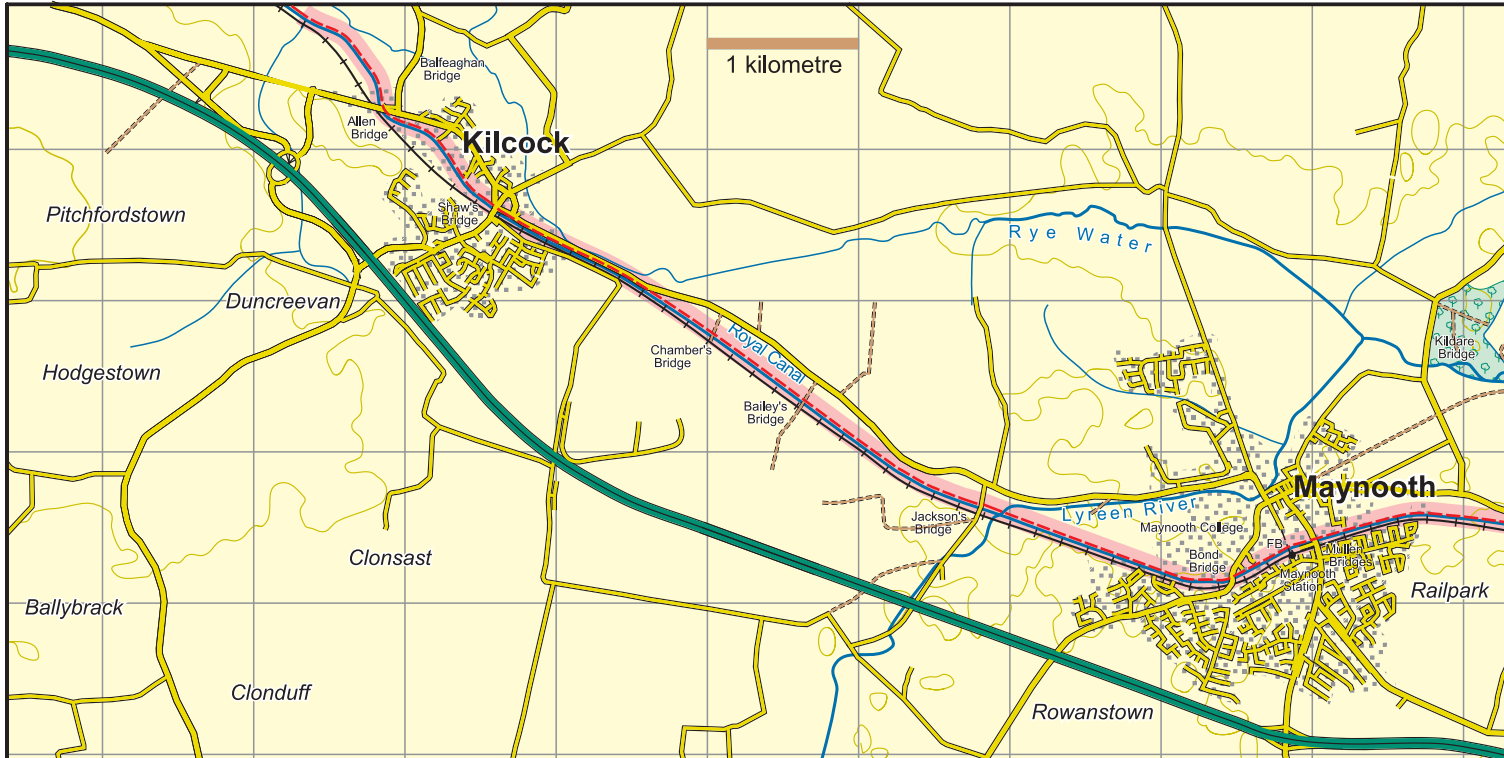

Royal Canal Way : Map 4 Maynooth to Kilcock

	National Road
	Main Road
	Minor Road
	Forest/ Dirt Road
	Track
	Rough Path/ No path
	Major power line
	Railway
	County boundary
	Cliff - impassable/small
	Forest - conifer/deciduous
	Car Park
	Church